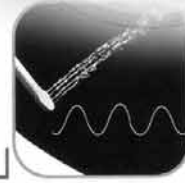

Dry

Blows warm air toward buttocks for heightened satisfaction after washing. Air temperature can be adjusted to 4 different temperatures.

Seat Temperature

Seat temperature can be preset and can also be adjusted to 4 different temperatures with a high up to 42°C. Helps convenient use of bidet in cold environments.

Two nozzles

There are separate nozzles for cleansing and for ladies use. A separate nozzle is needed for ladies due to the structure of the female body and for hygiene.

Washing Position Adjustment

Washing/Bidet nozzle position can be adjusted to desired location of respective users making unnecessary any inconvenient body position adjustments of users.

Washing/Bidet move

Widens span of spraying area through continuous dynamic linear movement of nozzle to heighten washing effect.

Massage

Alternating strong/weak water sprays enables massaging effect. Massage function can be simultaneously operated with Washing/Bidet Move function.