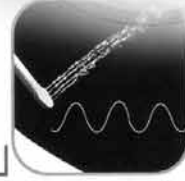

Royal Star

Australia

පහසු මිලට අදාළ සවි කරවාගන්න

\$899
Buy Now
mention this advertisement
to get over 25% discount

රෝයල් ස්ටාර්
සනීපාරක්ෂක බිඩේ
Electronic Bidet

FUNCTIONS

දැවෙන ප්‍රශ්නයකට නියම පිලිතුර

Washing

Sprays water through nozzle to ensure cleanliness of the buttocks. Water temperature and pressure can be set to 4 different steps suitable to respectable users.

Washing/Bidet move

Widens span of spraying area through continuous dynamic linear movement of nozzle to heighten washing effect.