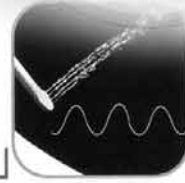

Dry

Blows warm air toward buttocks for heightened satisfaction after washing. Air temperature can be adjusted to 4 different temperatures.

Seat Temperature

Seat temperature can be preset and can also be adjusted to 4 different temperatures with a high up to 42°C. Helps convenient use of bidet in cold environments.

Two nozzles

There are separate nozzles for cleansing and for ladies use. A separate nozzle is needed for ladies due to the structure of the female body and for hygiene.

Washing Position Adjustment

Washing/Bidet nozzle position can be adjusted to desired location of respective users making unnecessary any inconvenient body position adjustments of users.

Washing/Bidet move

Widens span of spraying area through continuous dynamic linear movement of nozzle to heighten washing effect.

Massage

Alternating strong/weak water sprays enables massaging effect. Massage function can be simultaneously operated with Washing/Bidet Move function.