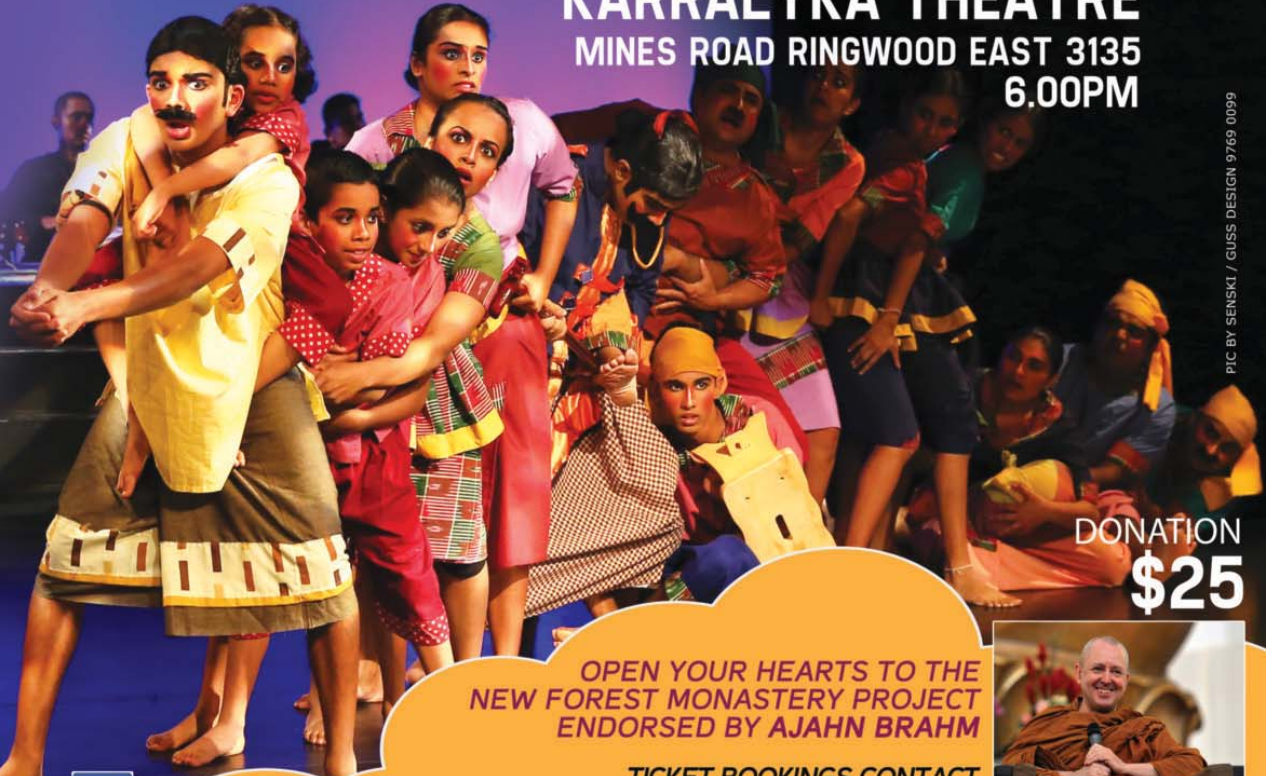

BUDDHIST SOCIETY OF VICTORIA

IN AID OF THE BSV FOREST MONASTERY
THE BUDDHIST SOCIETY OF VICTORIA PRESENTS

CELEBRATING OVER **60** YEARS
OFFERING THE TEACHINGS OF THE BUDDHA SINCE 1945

WRITTEN & DIRECTED BY
KUSUMSIRI & YASODARA

ගමරාලයේ පුන්චි පාඤ්ච

පුංචි පාඤ්ච 2 කමිඟ

ලොක පුංචි හැමෝටම
සුන්දර නාවියක්...

GAMARALAI SUDU ALIYAI & PUNCHI PANCHO

Undoubtedly, we have all heard the story of how 'Gamarala' went to Heaven'. But we have never actually seen it happen. At a time when there is a scarcity of theatre productions in the form of traditional Sinhala folk styles, Gamaralai Sudu Aliyai will be a rare theatre experience. Punchi Pancho is where our little one's take us back to our own childhood.

SUNDAY 24TH AUGUST

MELWAY MAP 50 A6

KARRALYKA THEATRE

MINES ROAD RINGWOOD EAST 3135

6.00PM

PIC BY SENSKI / GUSS DESIGN 9769 0099

DONATION
\$25

OPEN YOUR HEARTS TO THE
NEW FOREST MONASTERY PROJECT
ENDORSED BY AJAHN BRAHM