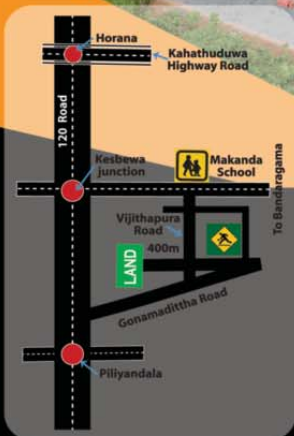

Your chance for a **place back home!**  
Close to **Colombo - Matara** Express Way

**Few lots left...  
Be Hurry..**

Grace Ads Australia - 0420 405 990

Nestled in a tranquil area surrounded by lush green paddy fields, minutes away from Piliyandala Town, with quick access to the 120 main bus route.

The perfect real estate option for the future... for both residence or investment.

**Lot Price From AUD 40,000\$**

For further inquiries call Sujith **0437 079 974**  
Sanjeewa **+94 768 214 254**

**Wise Group**  
දේපල වෙළඳමේ නැඟිම් ප්‍රවේශය