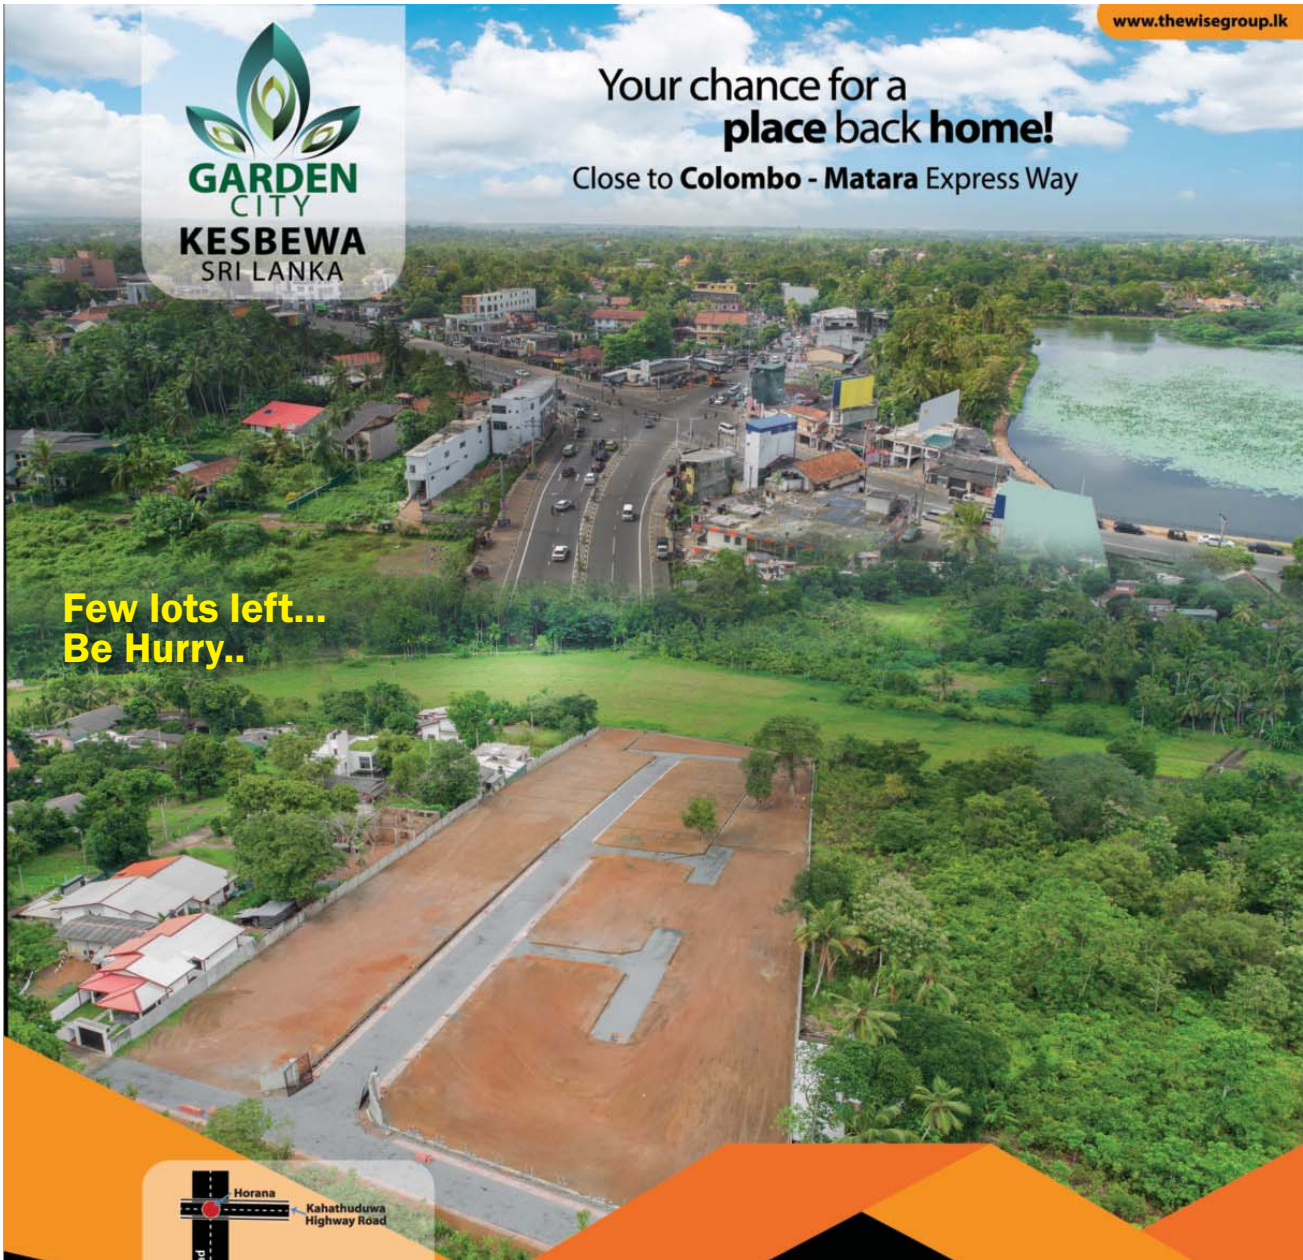

Your chance for a **place back home!**  
Close to **Colombo - Matara** Express Way

**Few lots left...  
Be Hurry..**

Grace Ads Australia - 0420 405 990

Nestled in a tranquil area surrounded by lush green paddy fields, minutes away from Piliyandala Town, with quick access to the 120 main bus route.

The perfect real estate option for the future... for both residence or investment.

**Lot Price From AUD 40,000\$**

For further inquiries call Sujith **0437 079 974**  
Sanjeewa **+94 768 214 254**

**Wise Group**  
දේපල වෙළඳමේ නැඟිම් ප්‍රවේශය