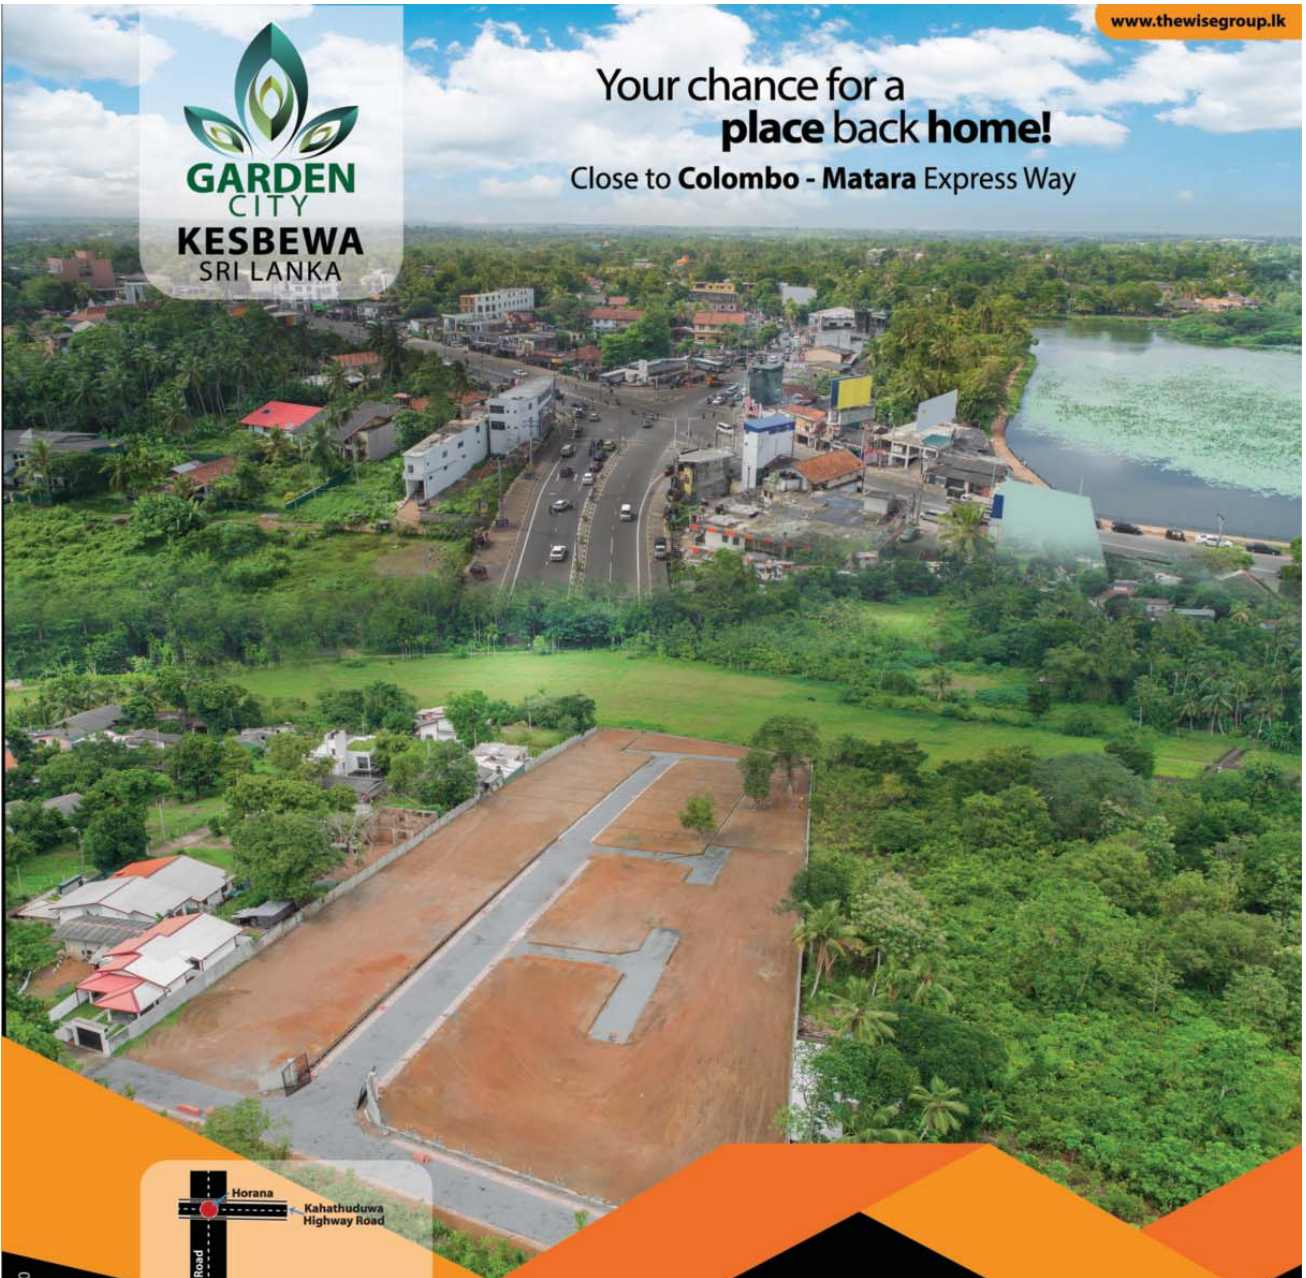

Your chance for a **place back home!**
Close to **Colombo - Matara** Express Way

Grace Ads Australia - 0420 405 990

Nestled in a tranquil area surrounded by lush green paddy fields, minutes away from Piliyandala Town, with quick access to the 120 main bus route.

The perfect real estate option for the future... for both residence or investment.

Lot Price From AUD 40,000\$

For further inquiries call Sujith **0437 079 974**
Sanjeewa **+94 768 214 254**

Wise Group
දේපල වෙළඳමේ නැඟිම් ප්‍රවේශය