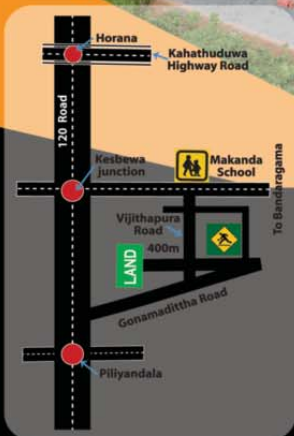

Your chance for a **place back home!**
Close to **Colombo - Matara** Express Way

Grace Ads Australia - 0420 405 990

Nestled in a tranquil area surrounded by lush green paddy fields, minutes away from Piliyandala Town, with quick access to the 120 main bus route.